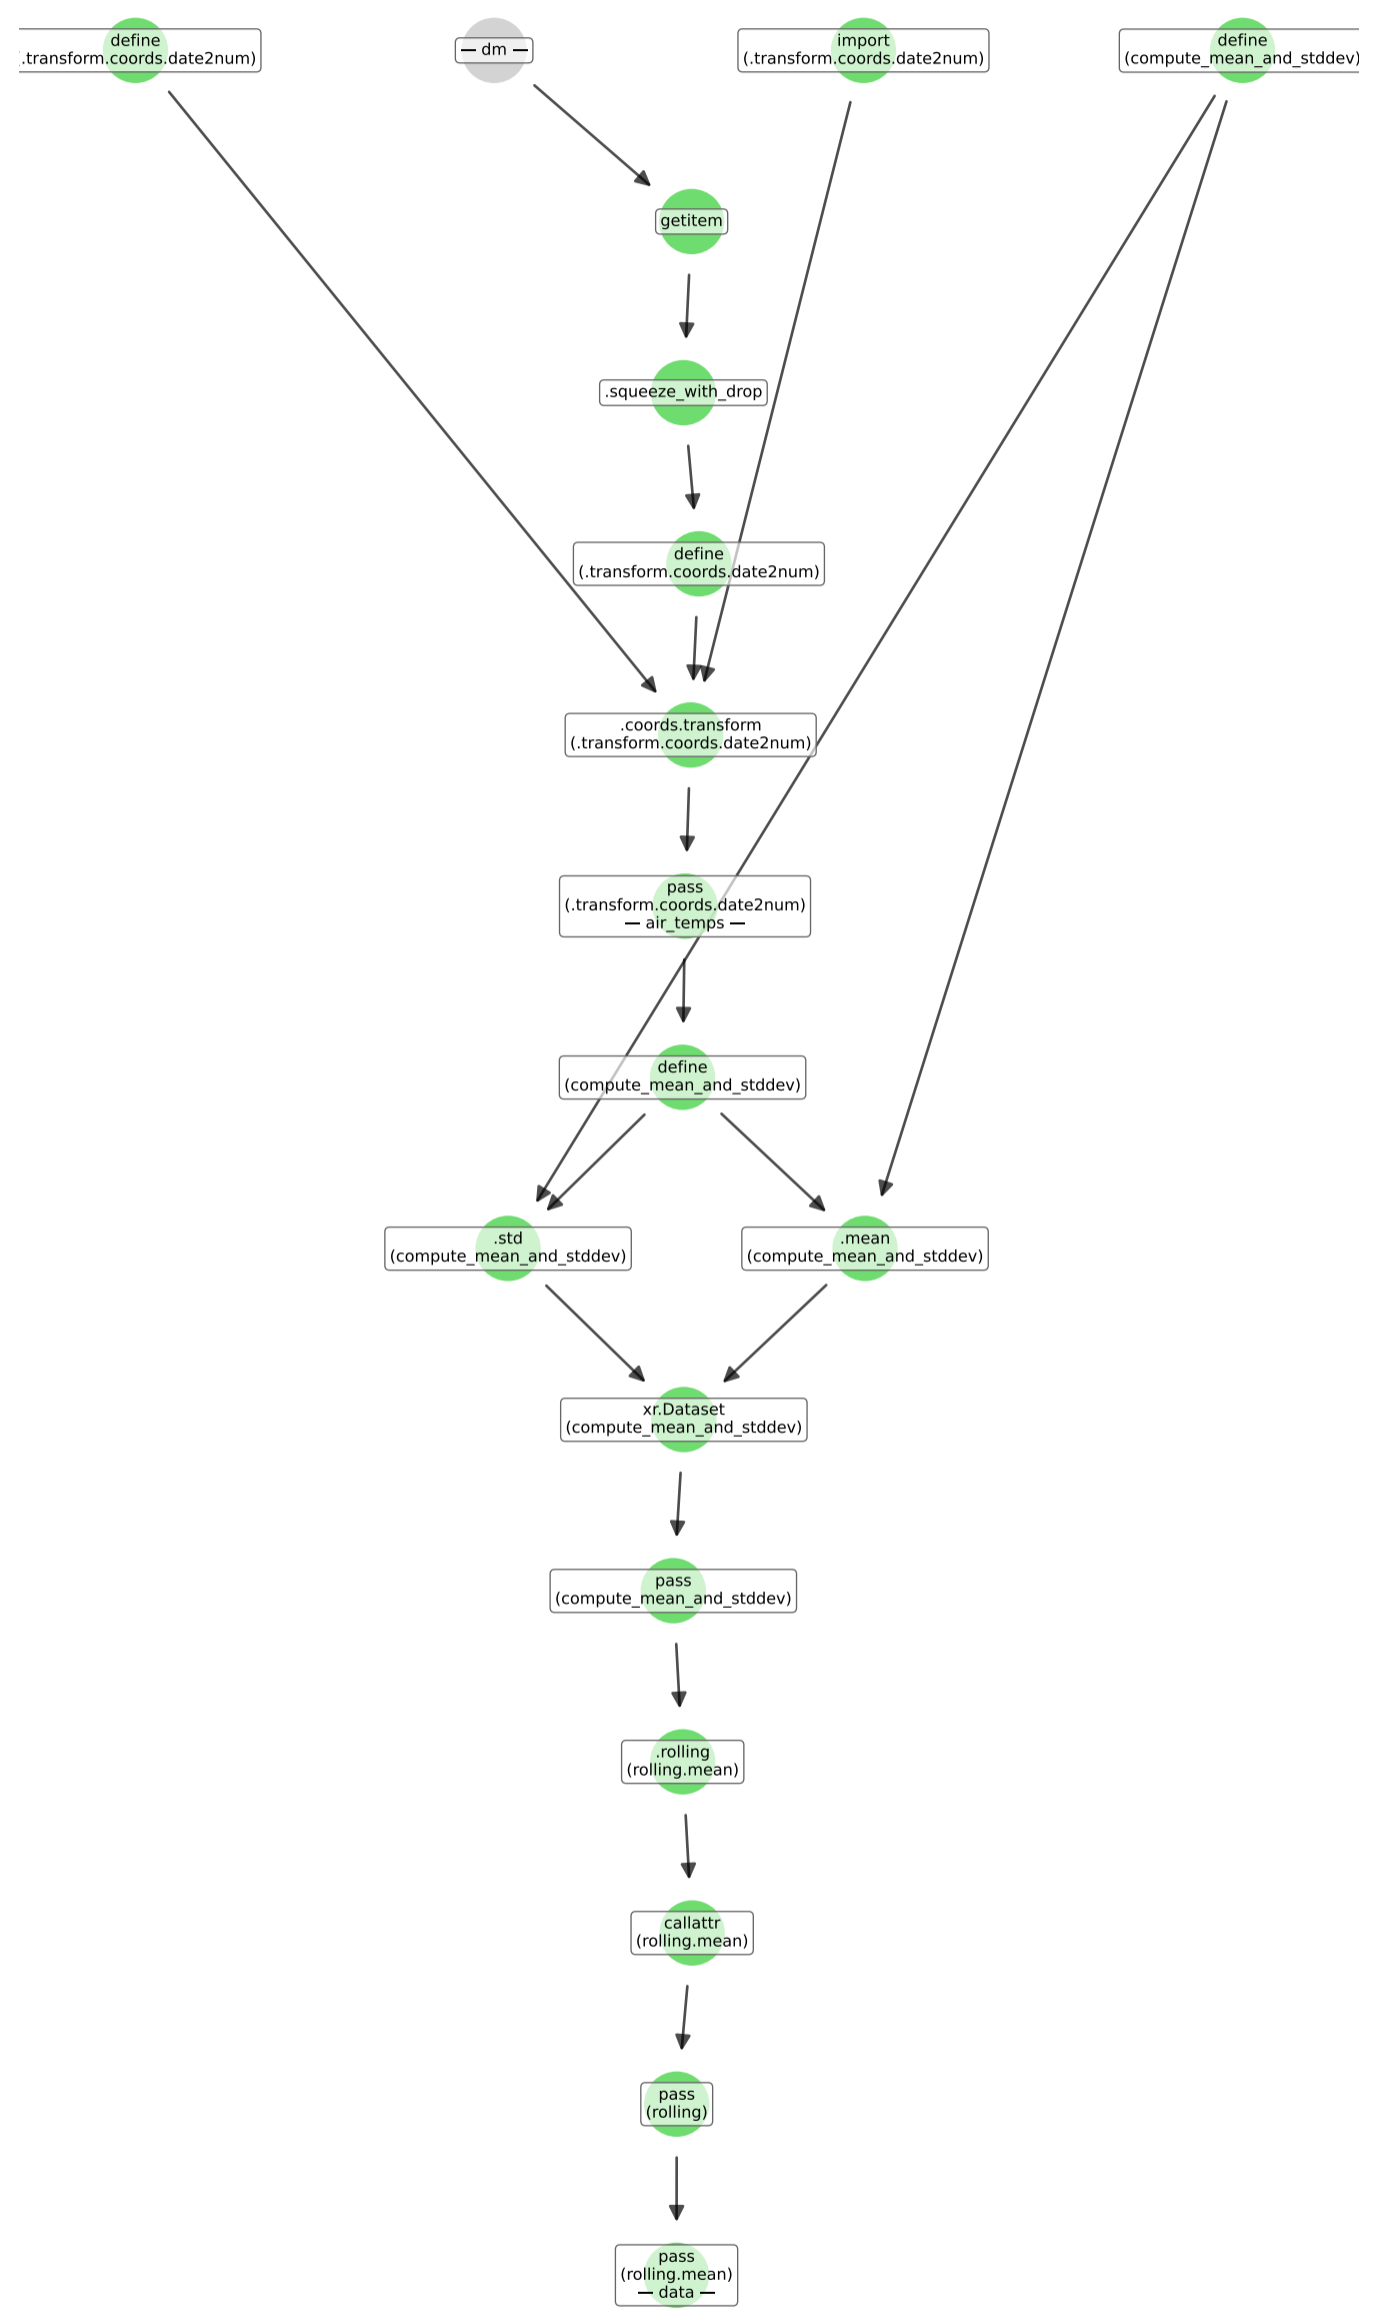

DAG @ scenario 'compute success'

- initialized
- queued
- computed
- looked up
- failed here
- failed in dependency
- used fallback
- no status